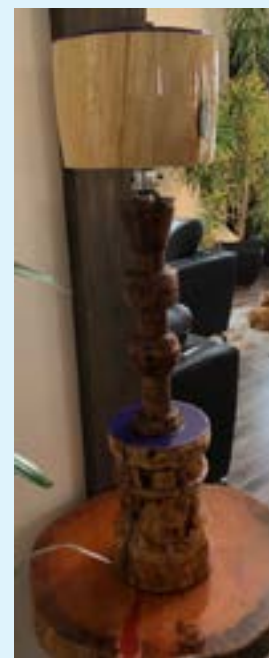

Very Cool design and perfect for any home or cottage.

If you are interested in this lamp just click on the email link below for more information.

Thanks