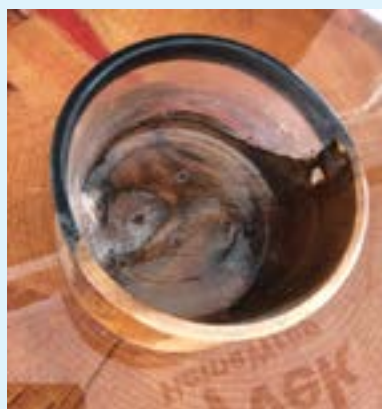

TK's Wood Works

Seal of Excellence

680 Black River Road NB, Canada, www.tkswoodworks.ca

Maple & Clear Epoxy Bowl

*Maple and clear
epoxy bowl, hand
turned.*

*Measures 5 inches
tall and 6 inches in
diameter.*