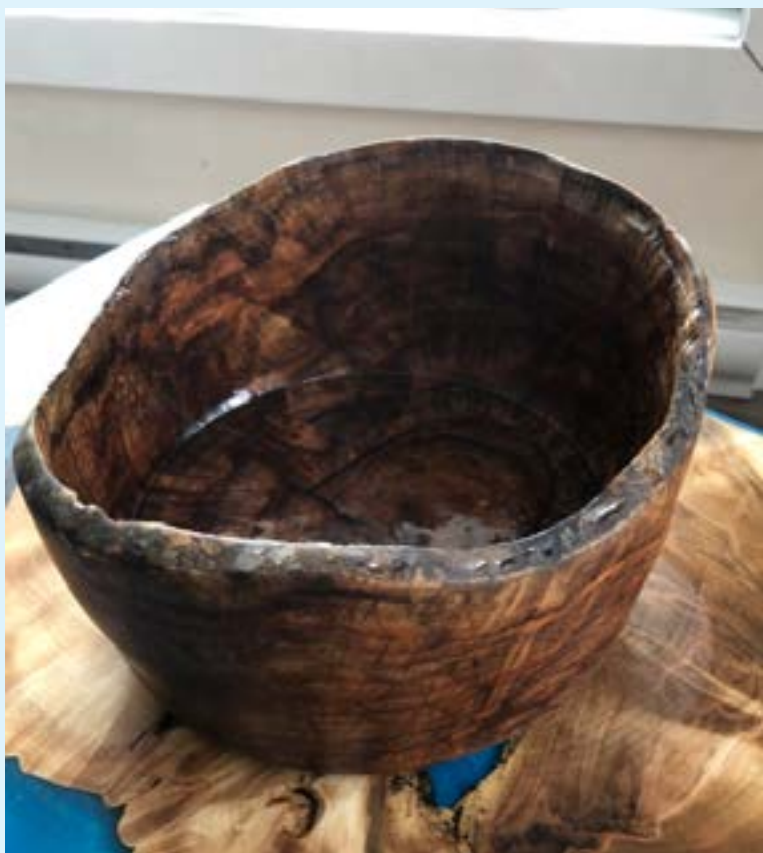

TK's Wood Works

Seal of Excellence

680 Black River Road NB, Canada, www.tkswoodworks.ca

*Measures
9.5 inches or 24.13 cm
in diameter,*

*5 inches or 12.70 cm-
high.*

*Perfect gift for any
home or cottage kitchen*

tkswoodworks@gmail.com